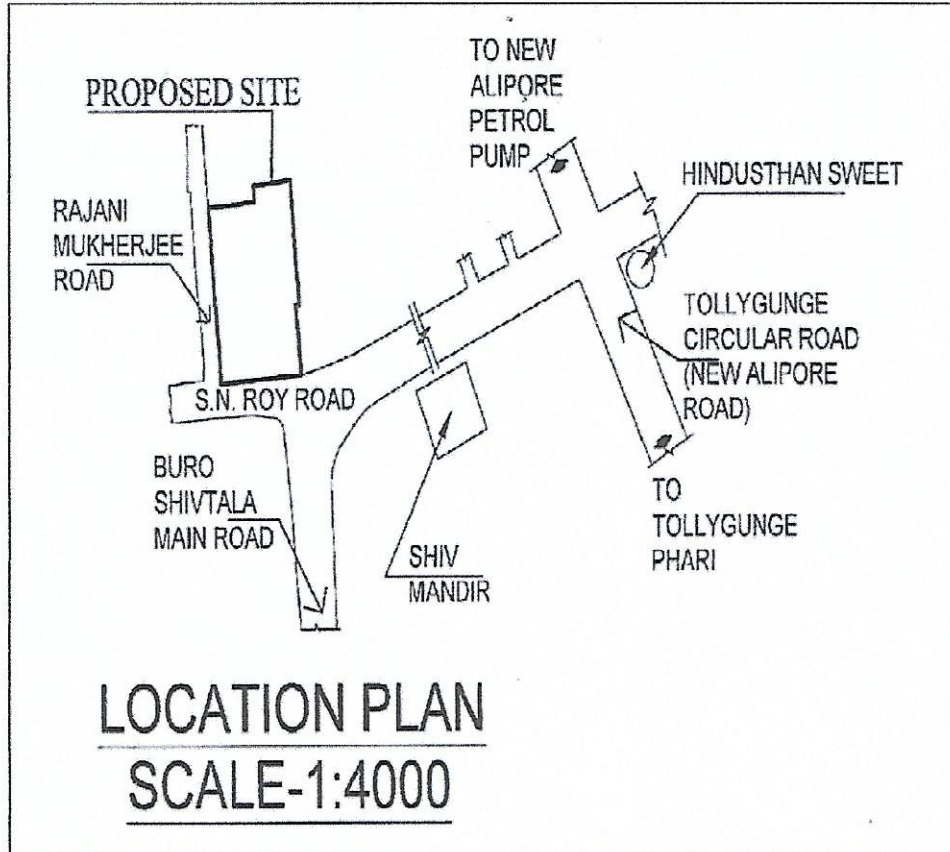

SUN RAY DEVCON PVT LTD

TO WHOM IT MAY CONCERN

Location plan of proposed project "SUN RUDRA" situated at Premises No. 428 S. N. Roy Road, (Mailing Address 215 S. N. Roy Road), P.S. Behala, Kolkata 700038, Dist. South 24 Parganas, is shown below: